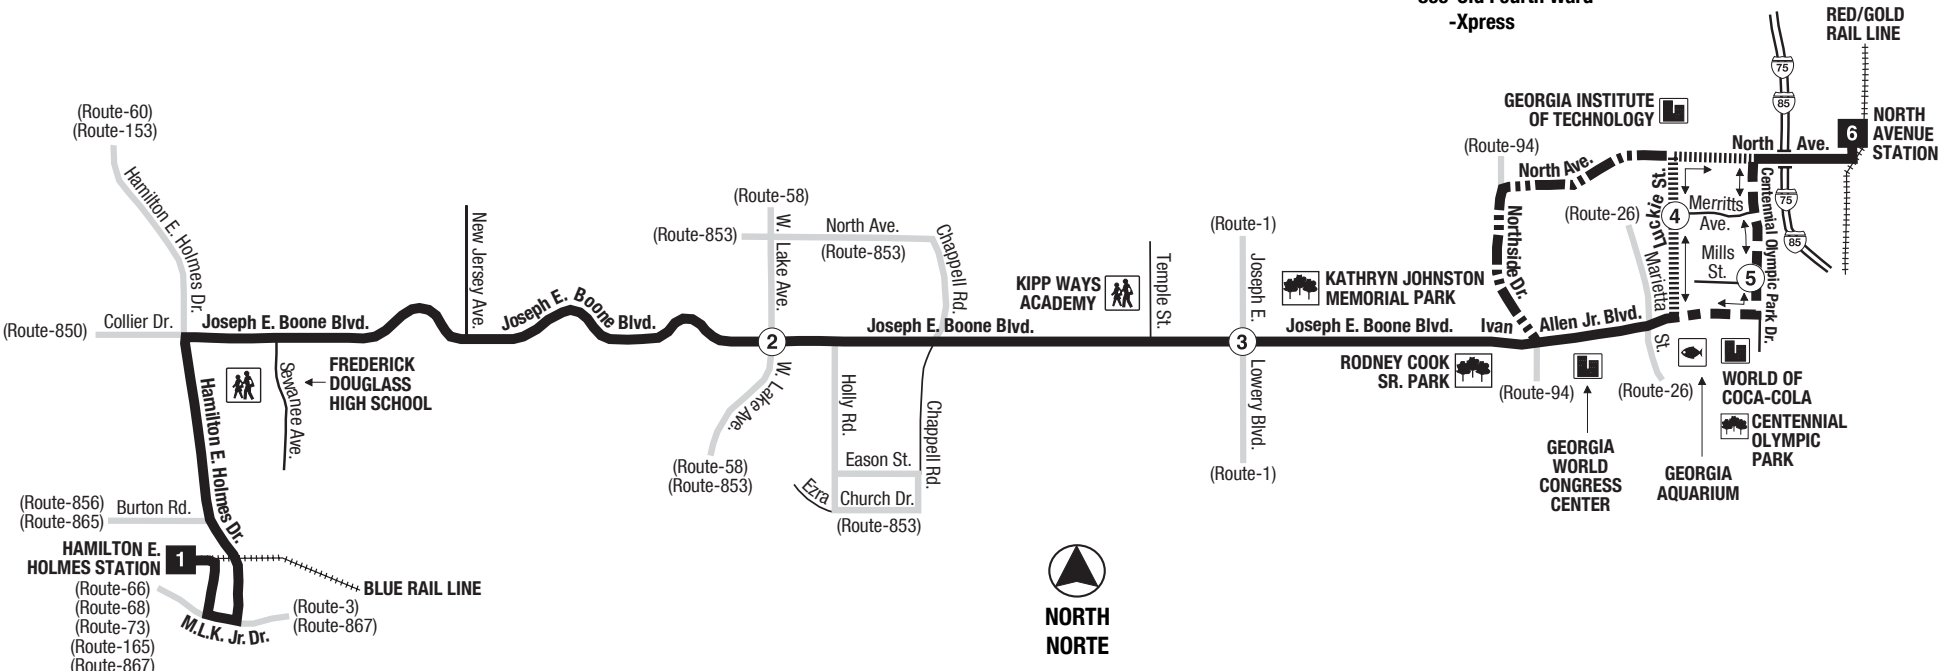

**Routes intersecting at North Avenue Station:  
Rutas intersectando en la Estación North Avenue:**

- 2-Ponce De Leon Avenue/Druid Hills
- 50-Donald Lee Hollowell Parkway
- 51-Joseph E. Boone Boulevard
- 102-North Avenue/Little Five Points
- 899-Old Fourth Ward
- Xpress

**Routes intersecting at Hamilton E. Holmes Station:  
Rutas intersectando en la Estación Hamilton E. Holmes:**

- 3-Martin Luther King, Jr. Drive/Auburn Avenue
- 51-Joseph E. Boone Boulevard
- 60-Hightower Road
- 66-Lynhurst Drive/Princeton Lakes
- 68-Benjamin E. Mays Drive
- 73-Fulton Industrial
- 153-James Jackson Parkway
- 165-Fairburn Road
- 201-Six Flags Over Georgia
- 850-Carroll Heights/Fairburn Heights
- 856-Baker Hills/Wilson Mill Meadows
- 865-Boulder Park Drive
- 867-Peyton Forest/Dixie Hills
- CobbLinc

- INTERSECTING ROUTES  
Rutas Intersectando
- ALTERNATING TRIPS VIA LUCKIE ST  
Viajes alternos a través Luckie St.
- ALTERNATING TRIPS VIA CENTENNIAL OLYMPIC PARK DR.  
Viajes alternos a través Centennial Olympic Park Dr.
- ROUTE DETOUR DURING SPECIAL EVENTS  
Desvío de ruta durante eventos especiales.