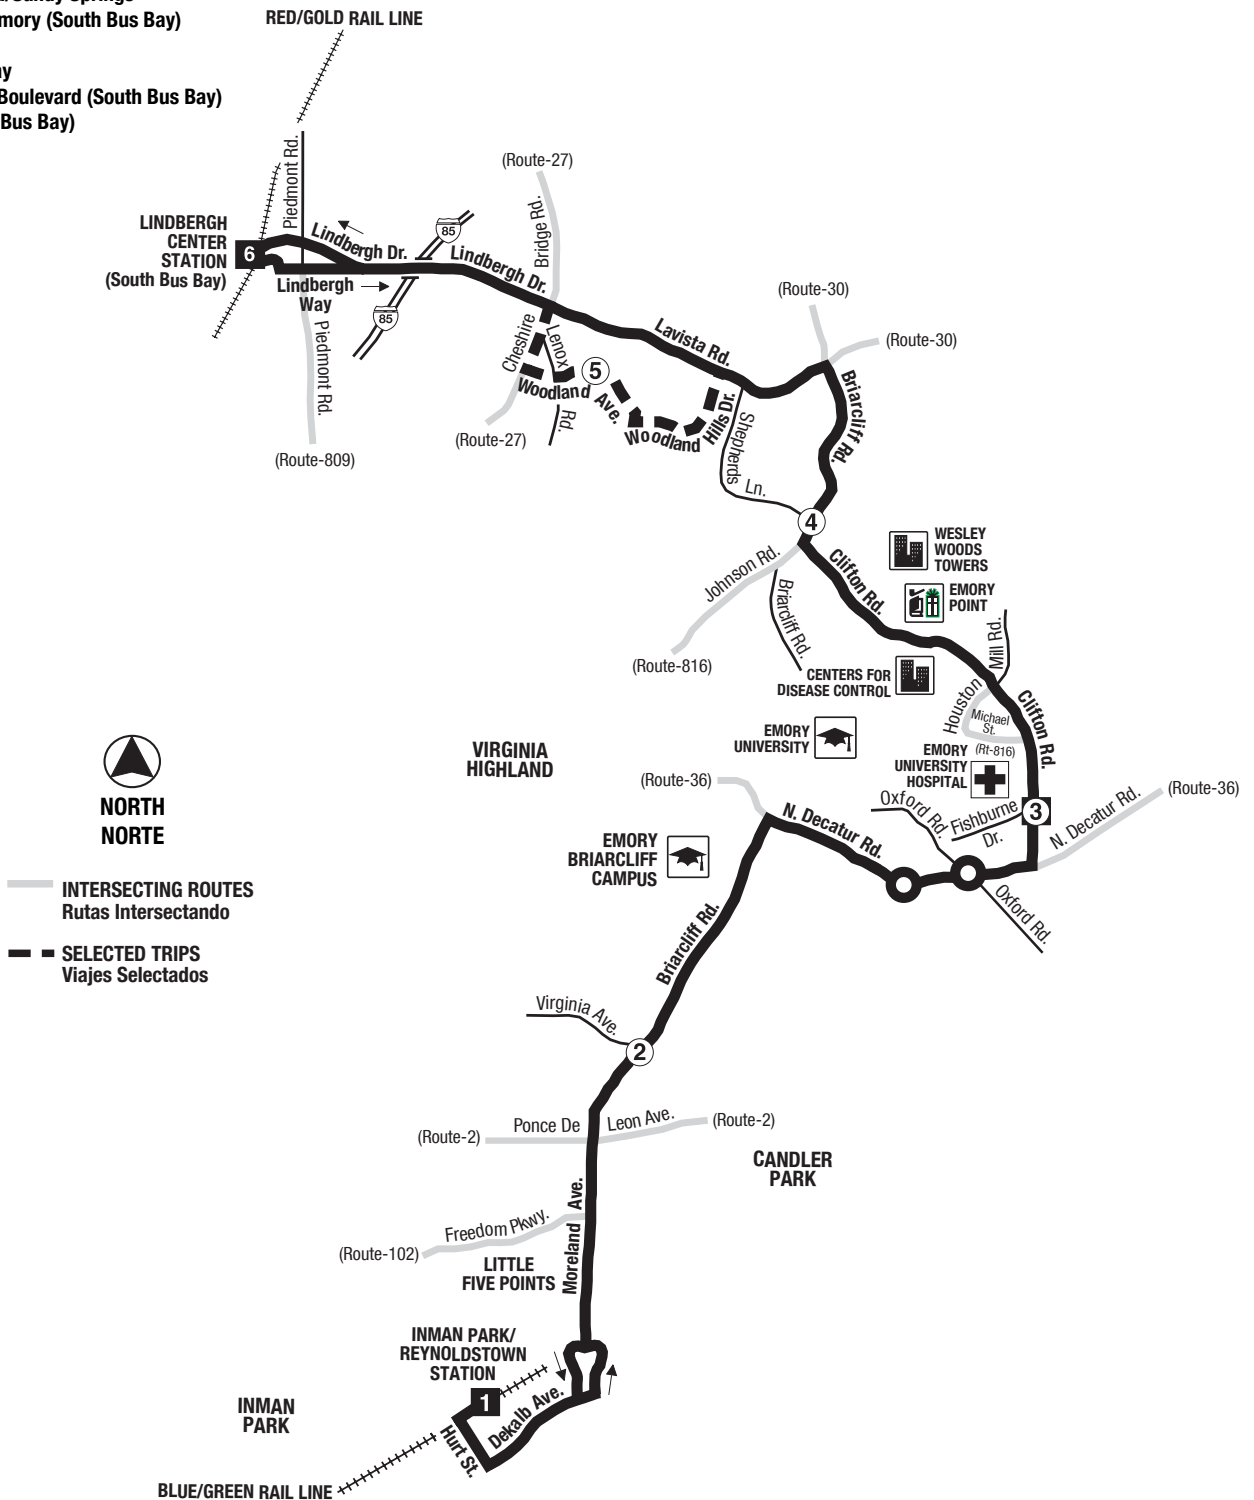

**Routes intersecting at Lindbergh Center Station:
Rutas intersectando en la Estación Lindbergh Center:**

- 5-Piedmont Road/Sandy Springs
- 6-Clifton Road/Emory (South Bus Bay)
- 30-Lavista Road
- 39-Buford Highway
- 809-Monroe Drive/Boulevard (South Bus Bay)
- Xpress (South Bus Bay)

**Routes intersecting at Inman Park/Reynoldstown Station:
Rutas intersectando en la Estación Inman Park/Reynoldstown:**

- 4-Moreland Avenue (North Bus Bay)
- 6-Clifton Road/Emory (North Bus Bay)
- 32-Bouldercrest (South Bus Bay)
- 74-Flat Shoals (South Bus Bay)