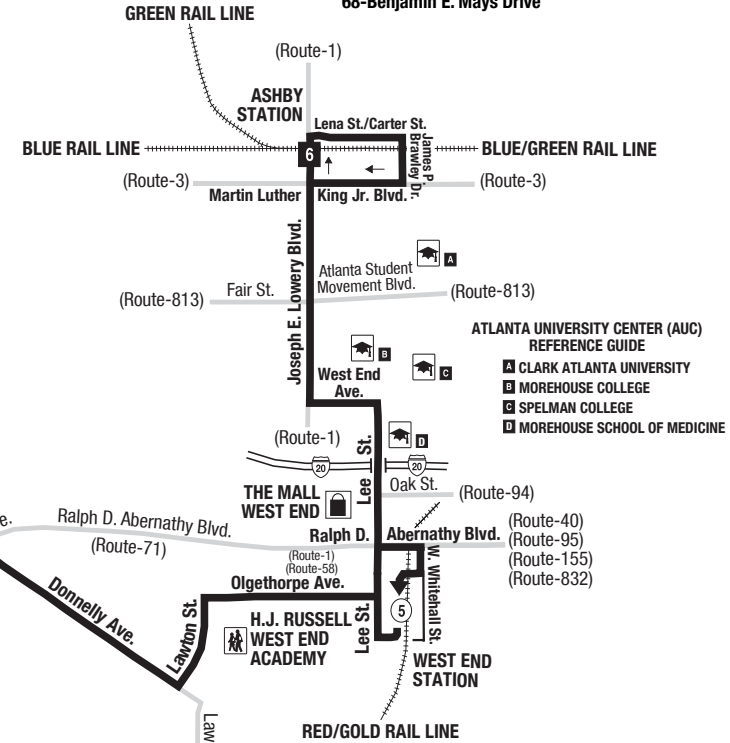

Routes intersecting at Hamilton E. Holmes Station:
 Rutas intersectando en la Estación Hamilton E. Holmes:

- 3-Martin Luther King, Jr. Drive/Auburn Avenue
- 51-Joseph E. Boone Boulevard
- 60-Hightower Road
- 66-Lynhurst Drive/Princeton Lakes
- 68-Benjamin E. Mays Drive
- 73-Fulton Industrial
- 153-James Jackson Parkway
- 165-Fairburn Road
- 201-Six Flags Over Georgia
- 850-Carroll Heights/Fairburn Heights
- 856-Baker Hills/Wilson Mill Meadows
- 865-Boulder Park Drive
- 867-Peyton Forest/Dixie Hills
- CobbLinc

NORTH
 NORTE

INTERSECTING ROUTES
 Rutas Intersectando

Routes intersecting at Ashby Station:
 Rutas intersectando en la Estación Ashby:

- 1-Marietta Boulevard/Joseph E. Lowery Boulevard
- 68-Benjamin E. Mays Drive

Routes intersecting at West End Station:
 Rutas intersectando en la Estación West End:

- 1-Marietta Boulevard/Joseph E. Lowery Boulevard
- 40-Peachtree Street/Downtown
- 58-Hollywood Road/Lucile Avenue
- 68-Benjamin E. Mays Drive
- 71-Cascade Road
- 81-Venetian Hills/Delowe Drive
- 94-Northside Drive
- 95-Metropolitan Parkway
- 155-Pittsburgh
- 832-Grant Park