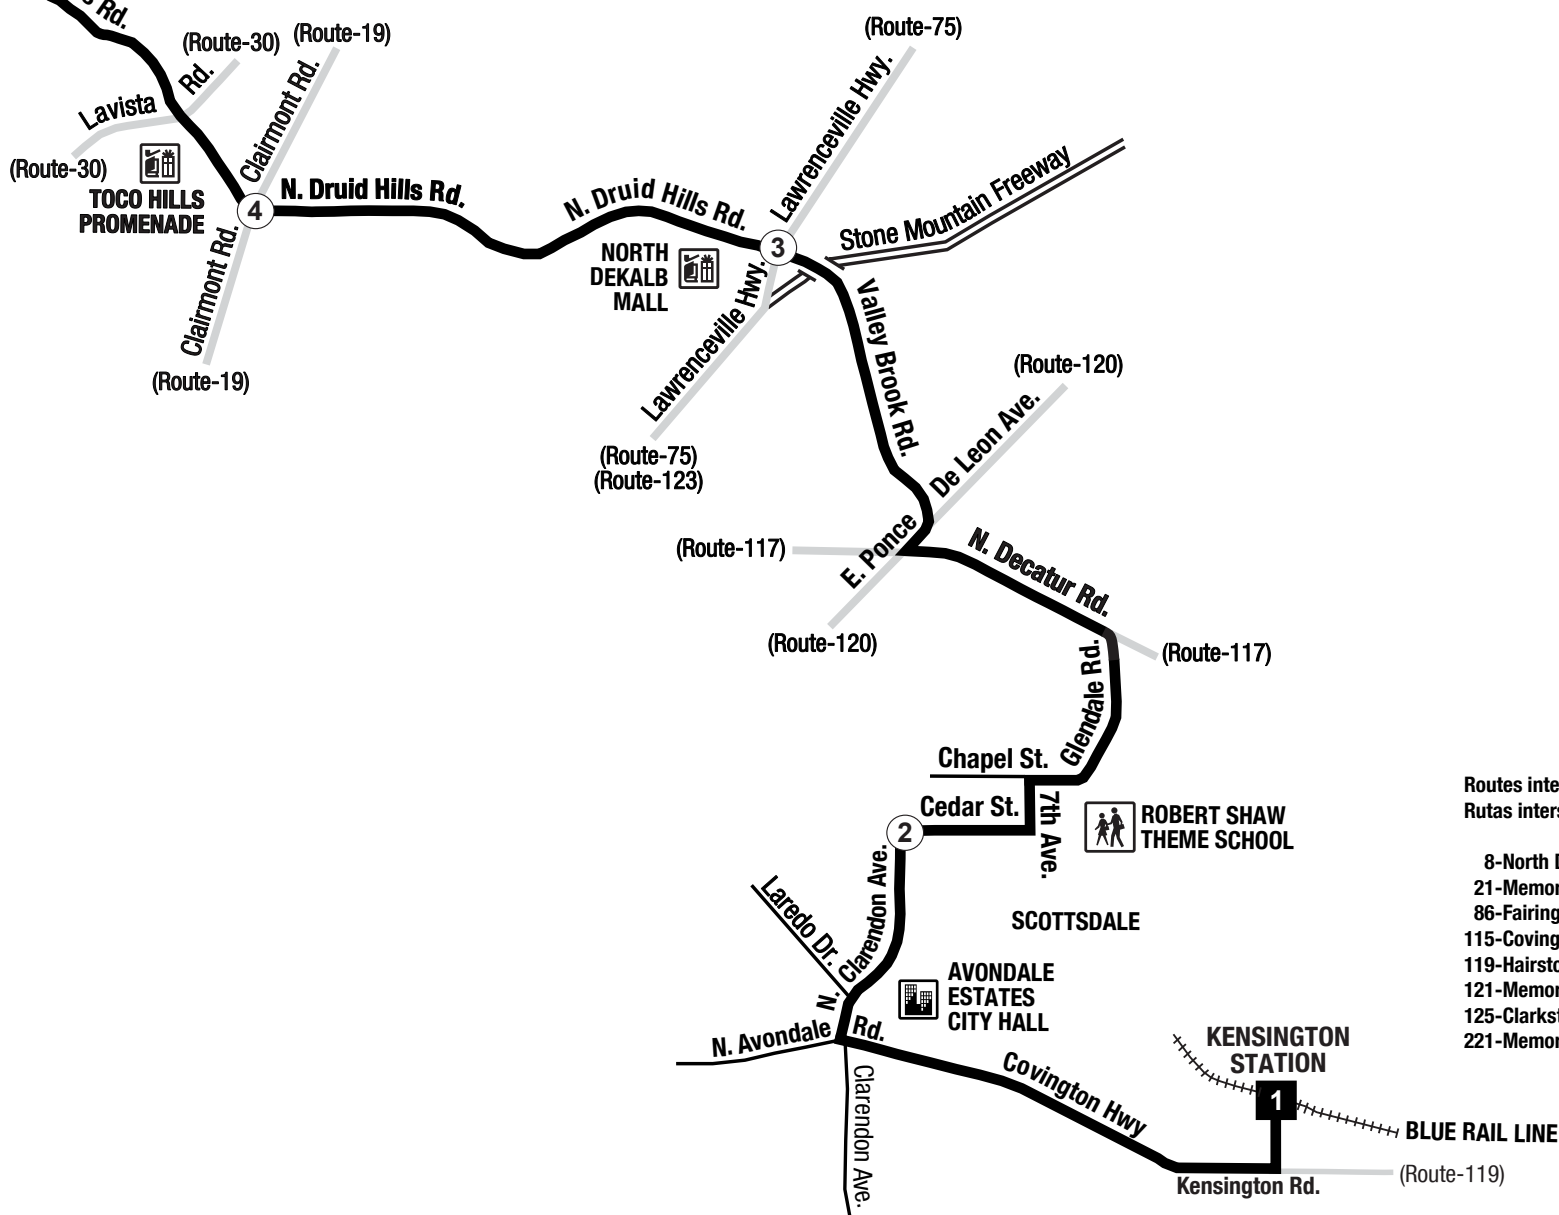

**Routes intersecting at Brookhaven/Oglethorpe Station:
Rutas intersectando en la Estación Brookhaven/Oglethorpe:**

- 8-North Druid Hills Road
- 25-Peachtree Boulevard
- 47-I-85 Access Road
- 110-Peachtree Road/Buckhead

**NORTH
NORTE**

INTERSECTING ROUTES
Rutas Intersectando

**Routes intersecting at Kensington Station:
Rutas intersectando en la Estación Kensington:**

- 8-North Druid Hills Road
- 21-Memorial Drive
- 86-Fairington Road
- 115-Covington Highway
- 119-Hairston Road/Stone Mountain Village
- 121-Memorial Drive/North Hairston Road
- 125-Clarkston
- 221-Memorial Drive Limited